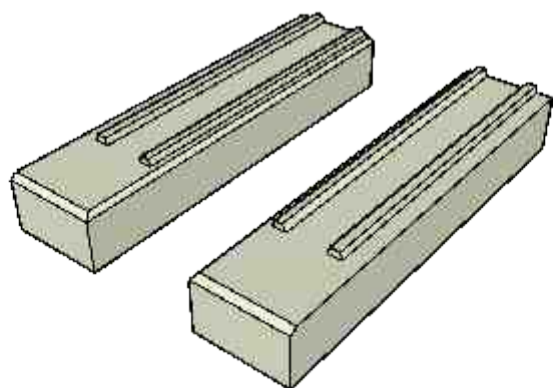

PBM 100: 700 x 85 x 100 mm : 7.20 €/HTVA pc
PBM 140: 740 x 85 x 140 mm : 8.60 €/HTVA pc
PBM 190: 790 x 85 x 190 mm : 11.98 €/HTVA p